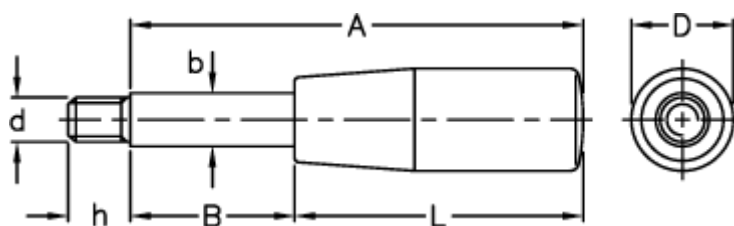

Article number: 2304003802
Description: E+G Lever arm
BL.366/16x143

Measures

A	= 143
b	= 16
B	= 53
D	= 28
d	6g = M14
h	= 15
L	= 90